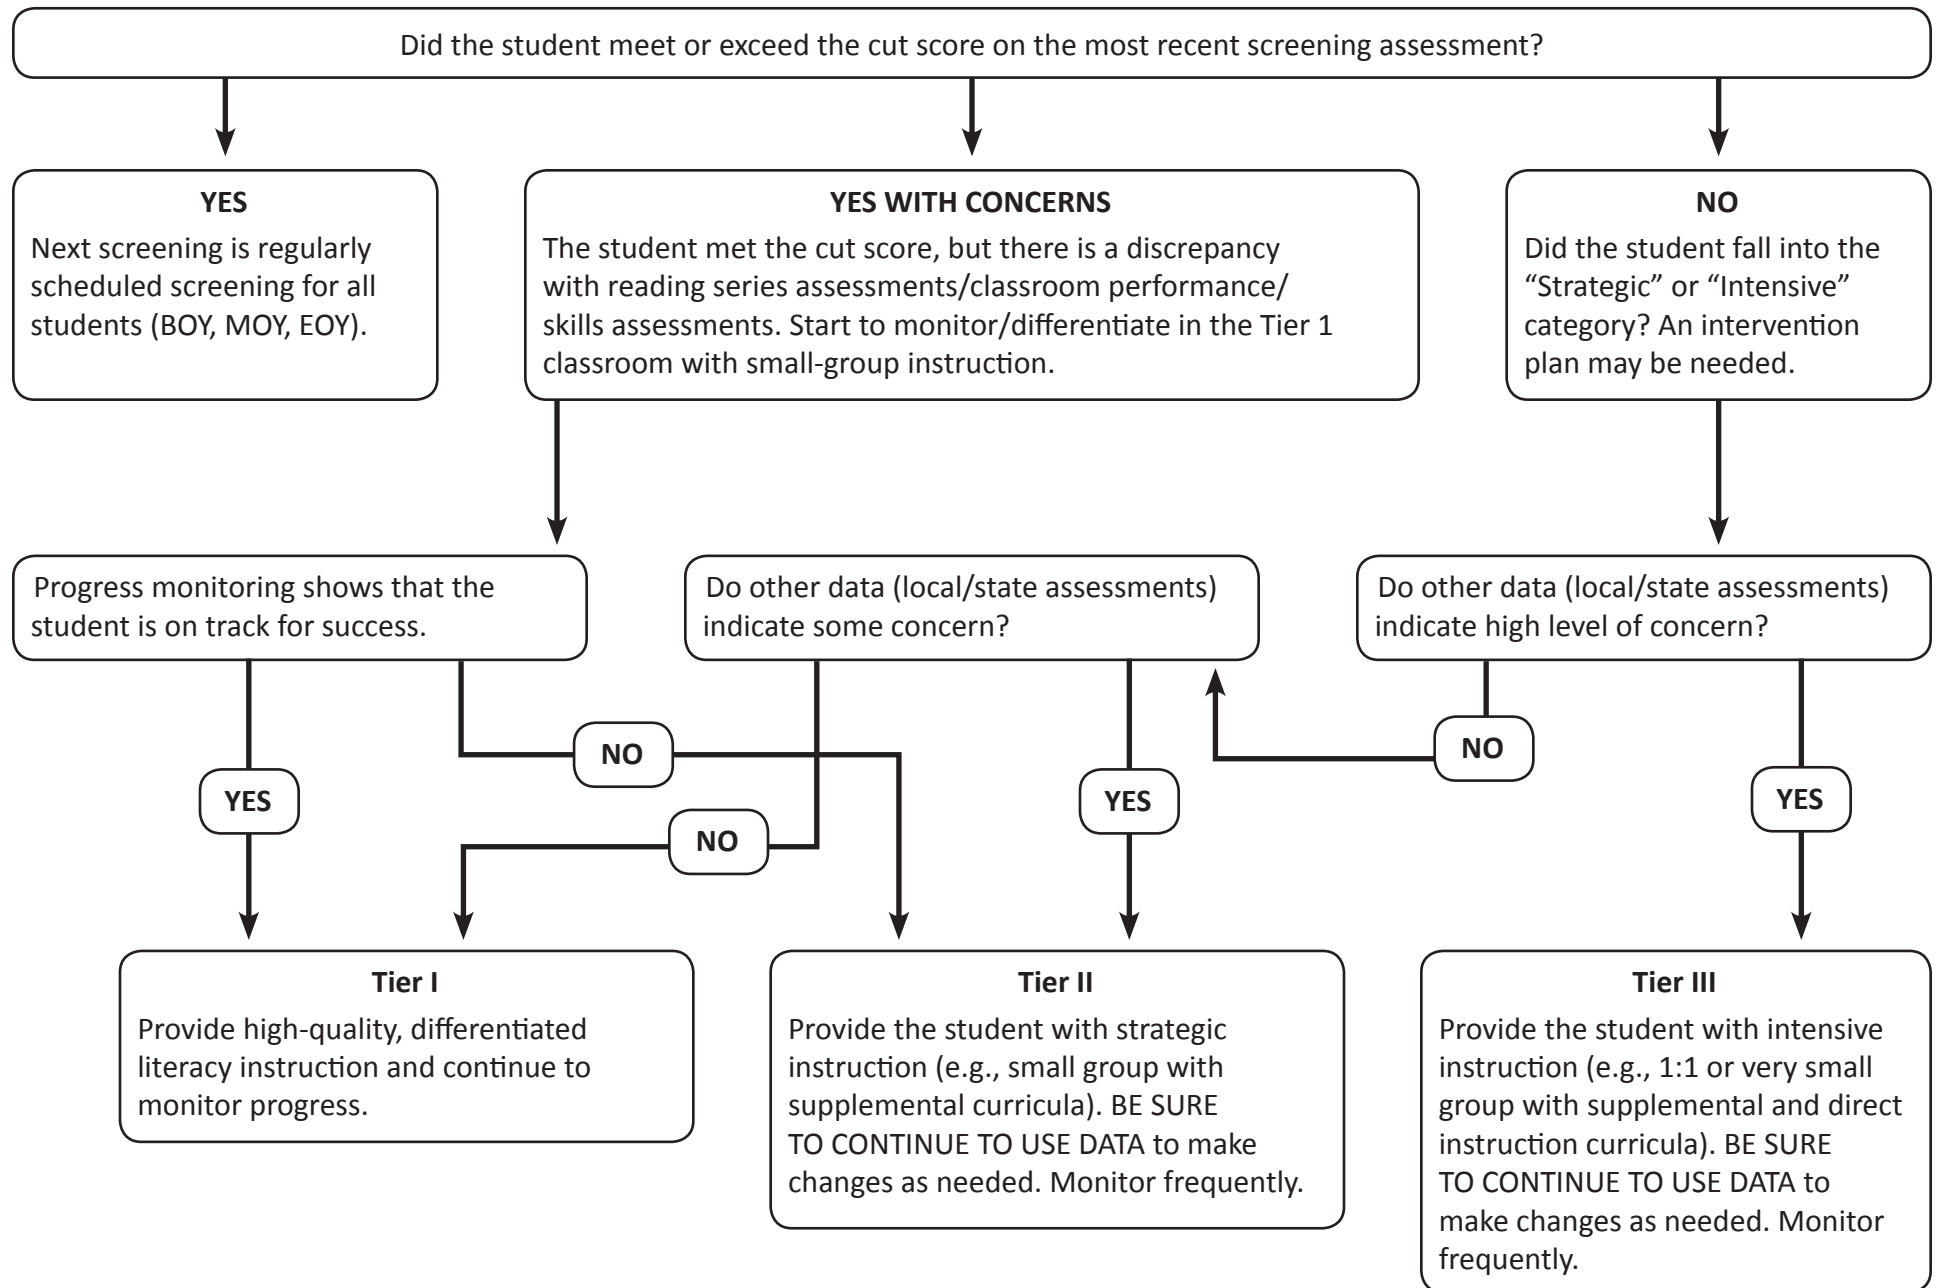

# Response to Intervention Decision Tree for Universal Screening

Adapted from *Decision making rules for movement across tiers*. Retrieved from <http://www.nysrti.org/page/mcnab-meco-elementary-school>